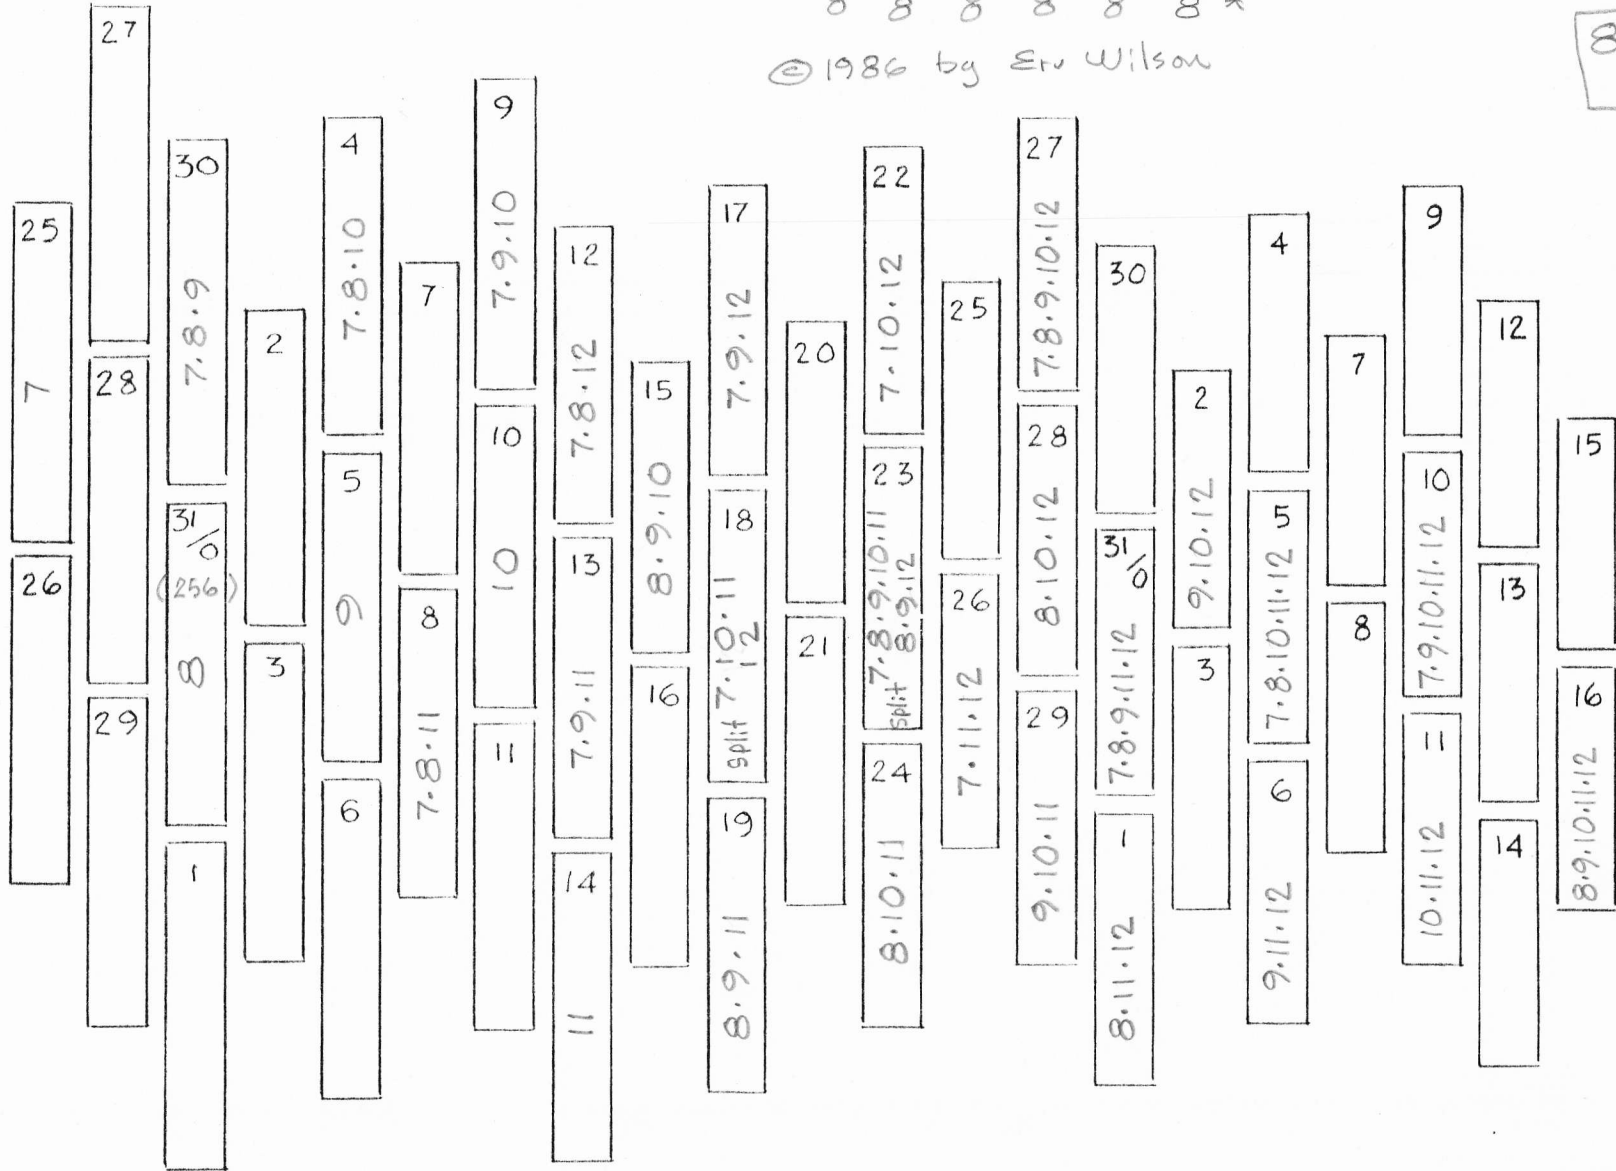

# Bosanquet Marimba with Literal Combination Product Array

$$\frac{7}{8} \cdot \frac{8}{8} \cdot \frac{9}{8} \cdot \frac{10}{8} \cdot \frac{11}{8} \cdot \frac{12}{8} *$$

© 1986 by Eric Wilson

861210  
FIG 2

861210  
 Fig 3

□ & □ = Symmetry Points of 1.3.5.7.9.11 Eikosany  
 ○ & ○ = Symmetry Points of 1.3.7.9.11.15 Eikosany  
 △ & △ = Symmetry Points of 1.3.7.9.11.15 ÷ 3 Eikosany