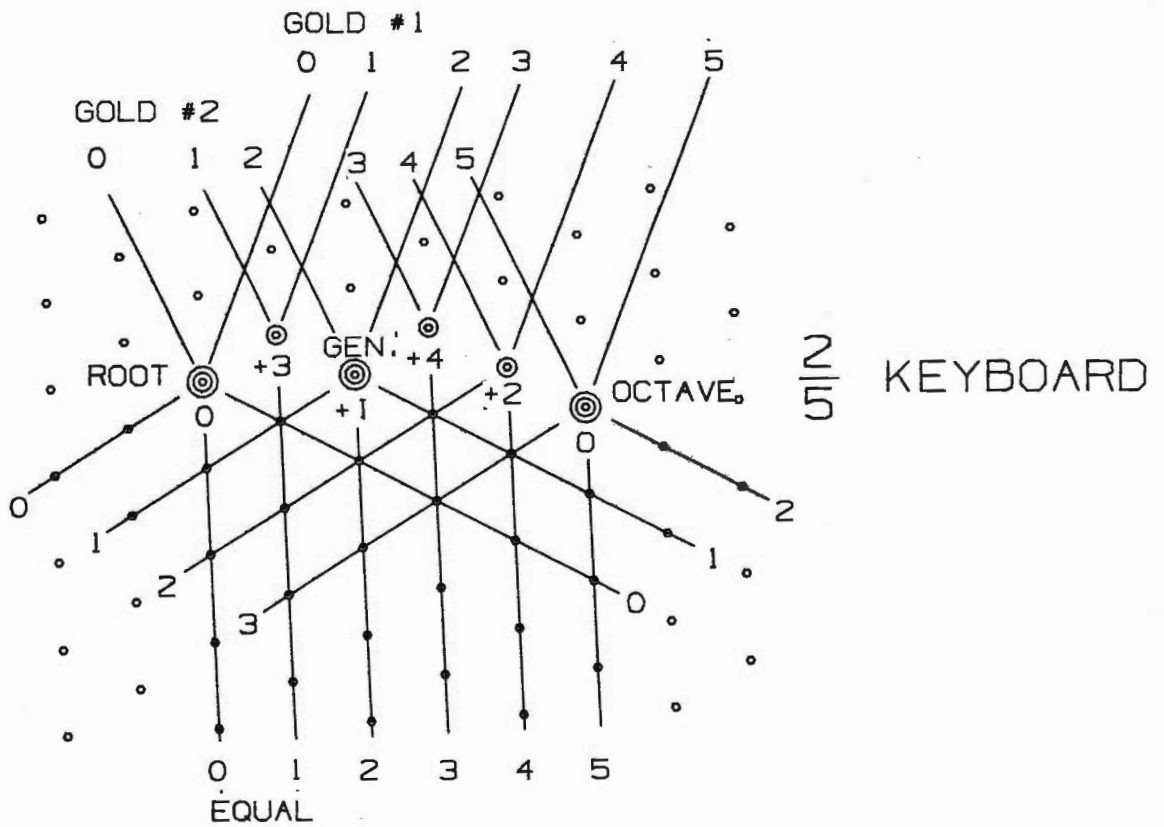

# KEYBOARD SCHEMATA FROM THE SCALE-TREE

© 1991 by Erv Wilson

# KEYBOARD SCHEMATA FROM THE SCALE-TREE

© 1991 by Erv Wilson

$\frac{1}{4}$  KEYBOARD

$\frac{2}{5}$  KEYBOARD