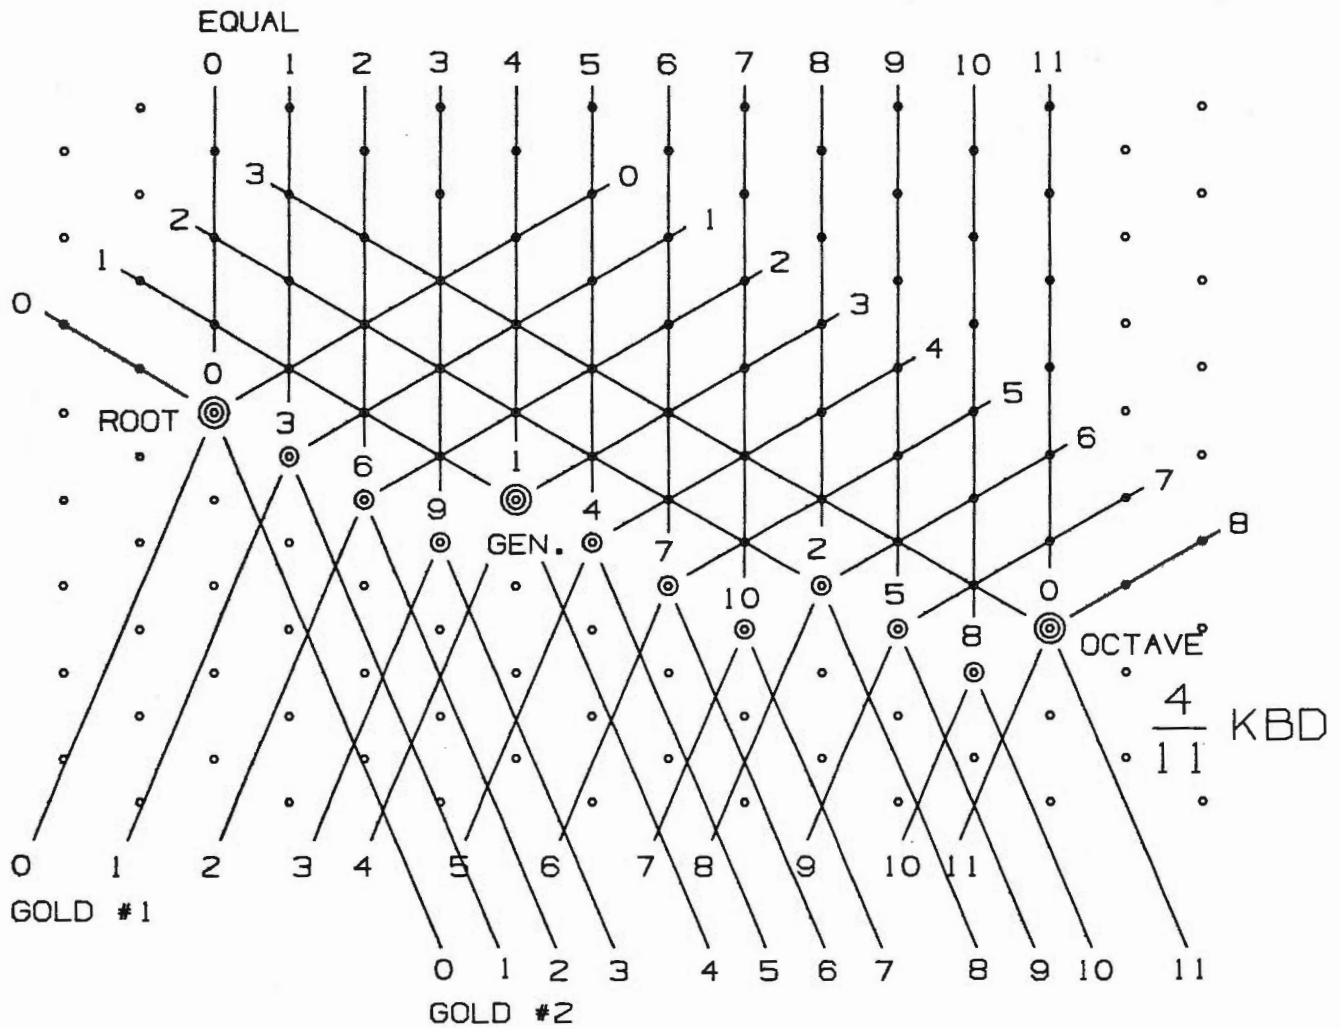

# KEYBOARD SCHEMATA FROM THE SCALE-TREE

© 1991 by Erv Wilson

# KEYBOARD SCHEMATA FROM THE SCALE-TREE

© 1991 by Erv Wilson

$\frac{1}{4}$  KEYBOARD

$\frac{2}{5}$  KEYBOARD