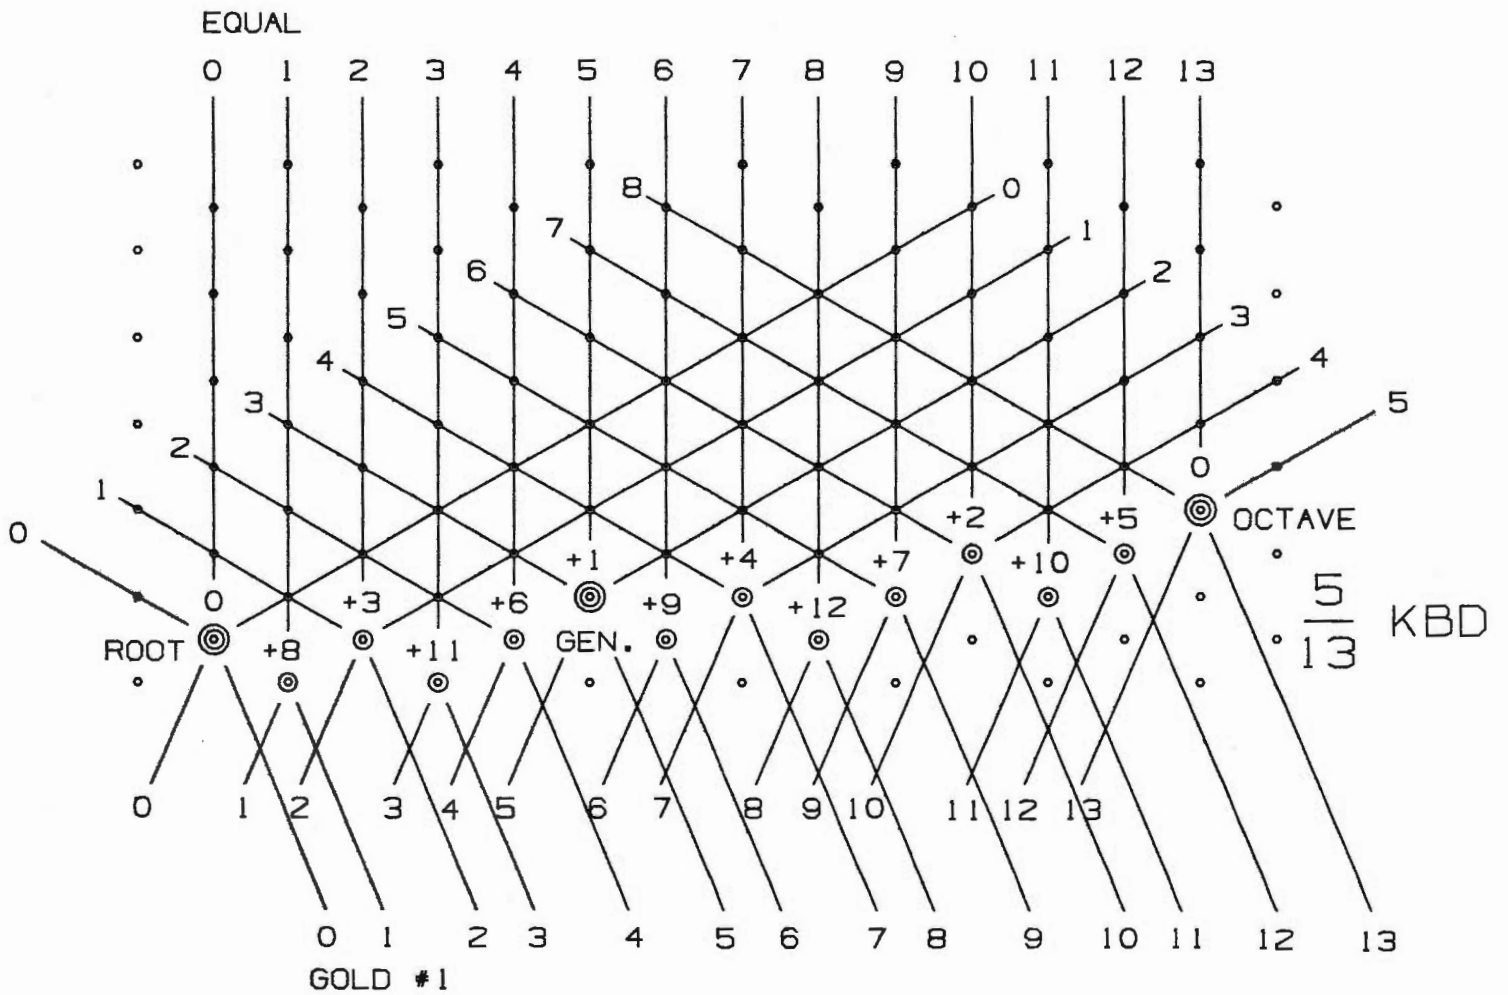

# KEYBOARD SCHEMATA FROM THE SCALE-TREE

© 1991 by Erv Wilson

# KEYBOARD SCHEMATA FROM THE SCALE-TREE

© 1991 by Erv Wilson

$\frac{1}{4}$  KEYBOARD

$\frac{2}{5}$  KEYBOARD