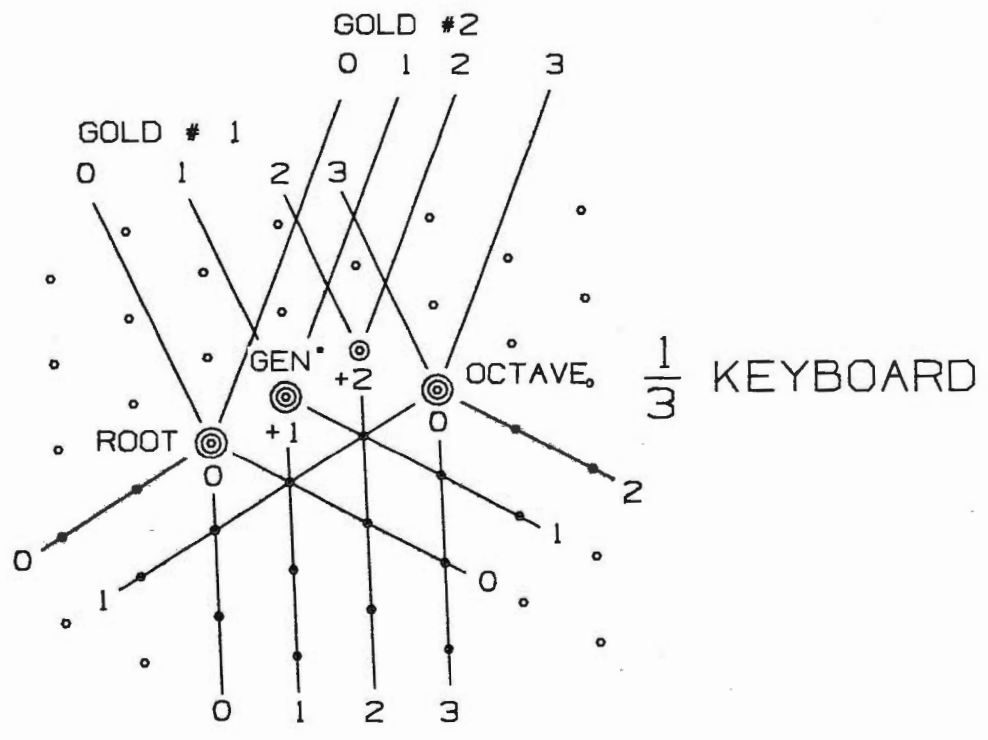

# Addendum to KeyBoard Schemata from the Scale-Tree

© 1999 by Eric Wilson

Ref McClain p 174, Myth of Invariance

6 OCT 99. EW

# KEYBOARD SCHEMATA FROM THE SCALE-TREE

© 1991 by Erv Wilson

# KEYBOARD SCHEMATA FROM THE SCALE-TREE

© 1991 by Erv Wilson

$\frac{1}{4}$  KEYBOARD

$\frac{2}{5}$  KEYBOARD