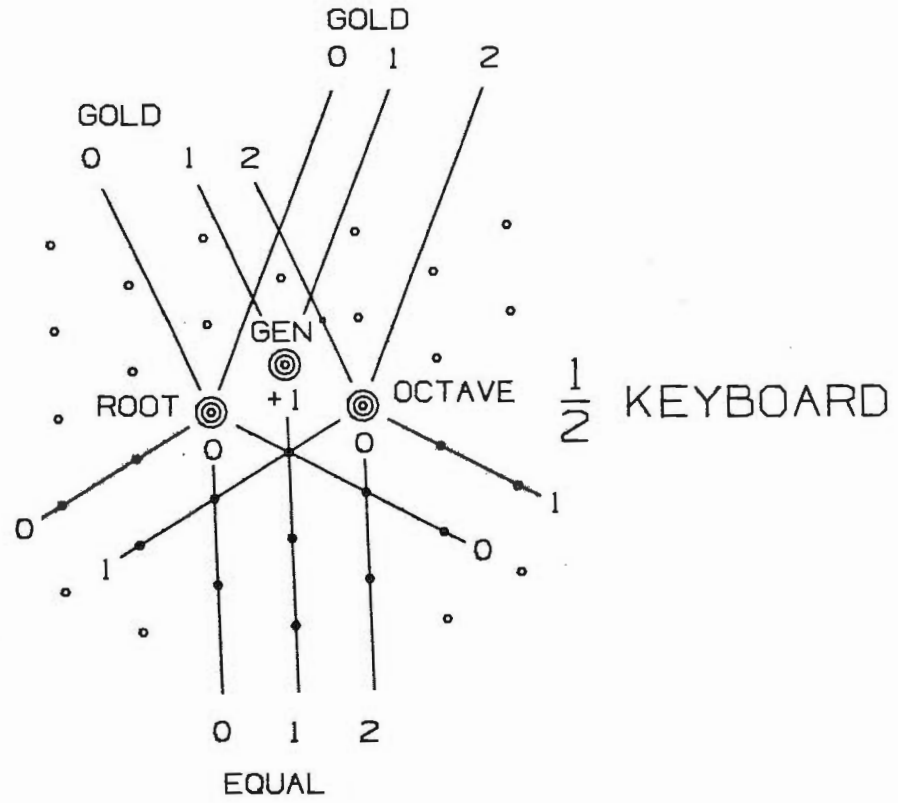

# Addendum to KeyBoard Schemata from the Scale-Tree

© 1999 by Eric Wilson

Ref McClain p 174, Myth of Invariance

6 OCT 99. EW

# KEYBOARD SCHEMATA FROM THE SCALE-TREE

© 1991 by Erv Wilson

# KEYBOARD SCHEMATA FROM THE SCALE-TREE

© 1991 by Erv Wilson

$\frac{1}{4}$  KEYBOARD

$\frac{2}{5}$  KEYBOARD