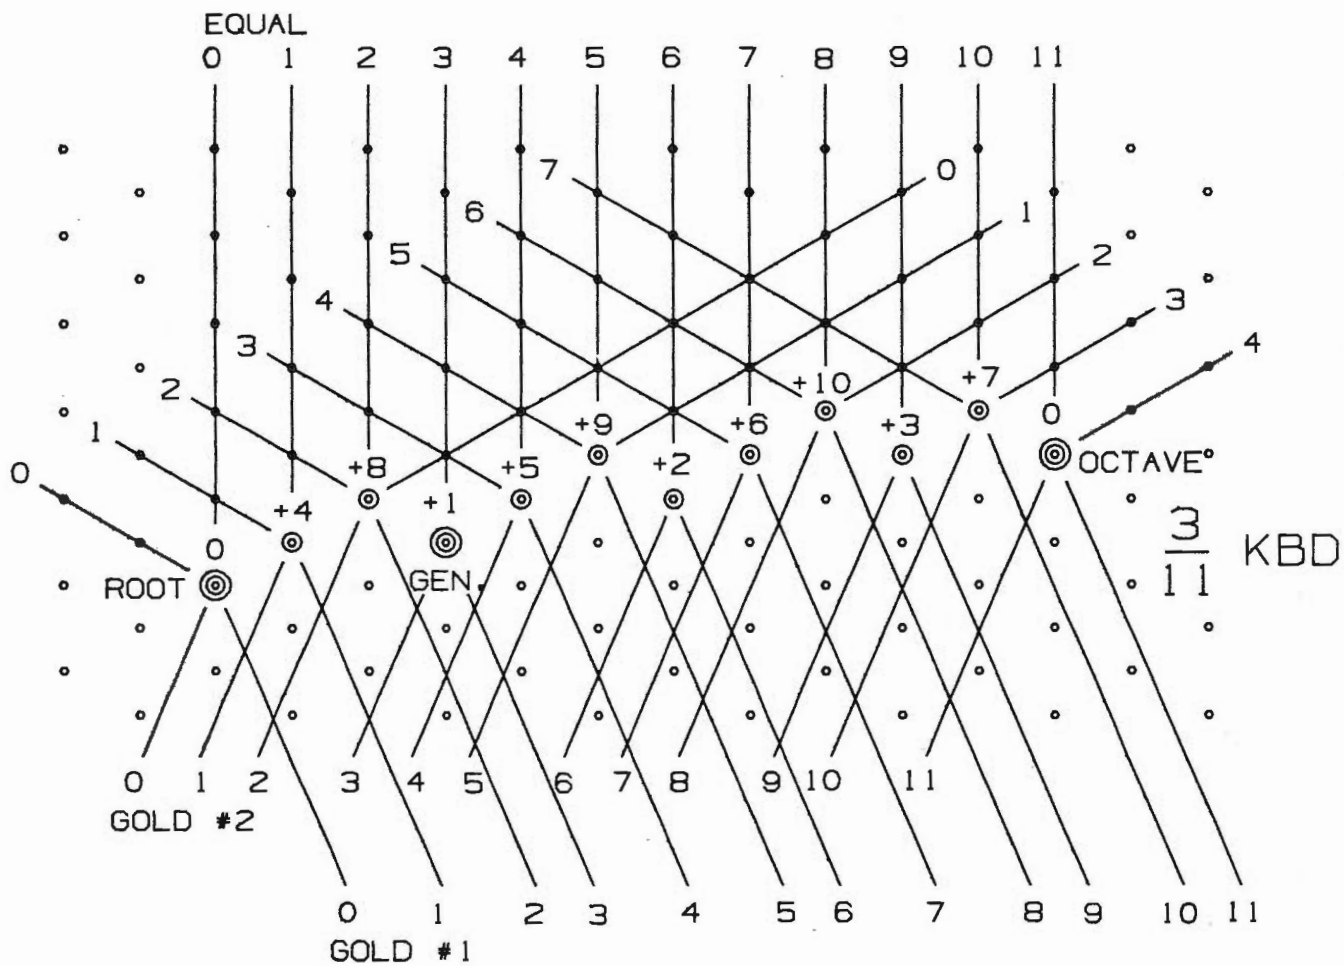

# KEYBOARD SCHEMATA FROM THE SCALE-TREE

© 1991 by Erv Wilson

# KEYBOARD SCHEMATA FROM THE SCALE-TREE

© 1991 by Erv Wilson

$\frac{1}{4}$  KEYBOARD

$\frac{2}{5}$  KEYBOARD