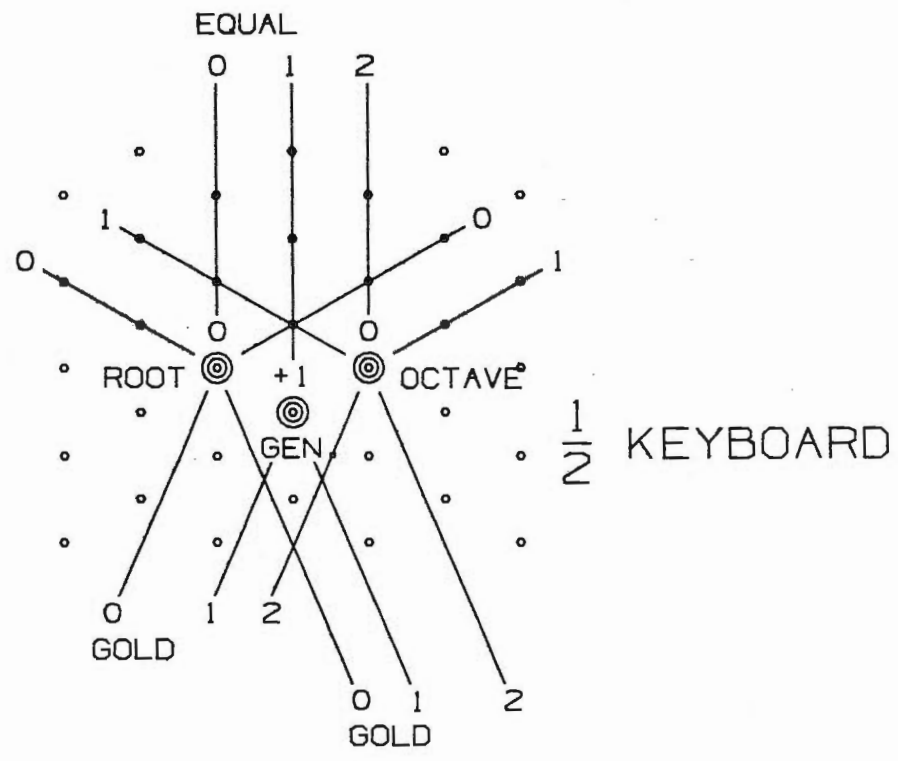

# Addendum to KeyBoard Schemata from the Scale-Tree

© 1999 by Eric Wilson

Ref McClain p 174, Myth of Invariance

6 OCT 99. EW

# KEYBOARD SCHEMATA FROM THE SCALE-TREE

© 1991 by Erv Wilson

# KEYBOARD SCHEMATA FROM THE SCALE-TREE

© 1991 by Erv Wilson

$\frac{1}{4}$  KEYBOARD

$\frac{2}{5}$  KEYBOARD