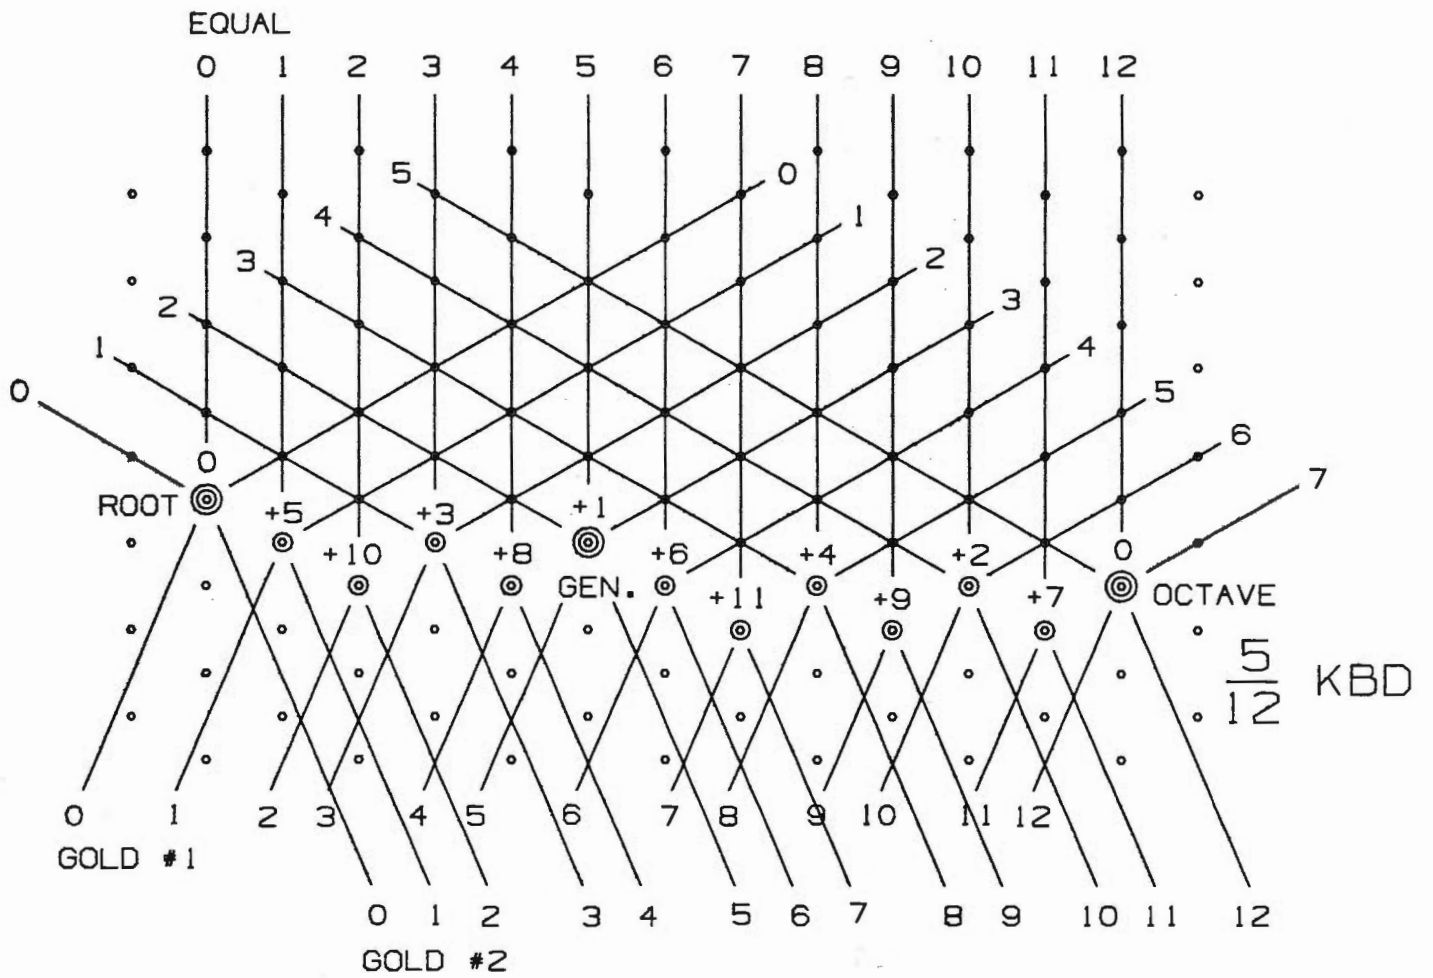

# KEYBOARD SCHEMATA FROM THE SCALE-TREE

© 1991 by Erv Wilson

# KEYBOARD SCHEMATA FROM THE SCALE-TREE

© 1991 by Erv Wilson

$\frac{1}{4}$  KEYBOARD

$\frac{2}{5}$  KEYBOARD