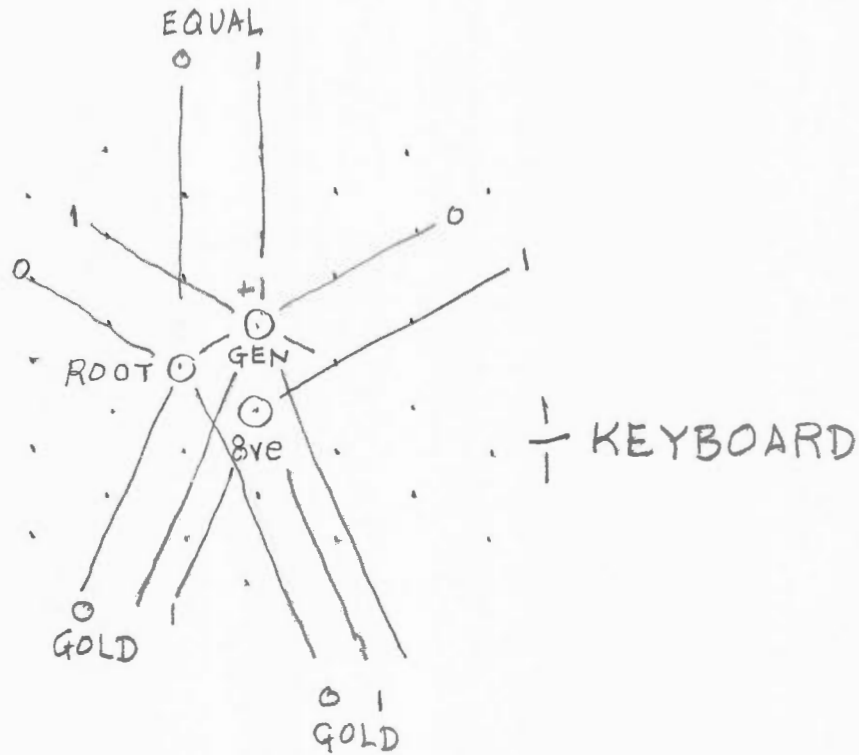

# Addendum to KeyBoard Schemata from the Scale-Tree

© 1999 by Eric Wilson

Ref McClain p 174, Myth of Invariance

6 OCT 99. EW

# KEYBOARD SCHEMATA FROM THE SCALE-TREE

© 1991 by Erv Wilson

# KEYBOARD SCHEMATA FROM THE SCALE-TREE

© 1991 by Erv Wilson

$\frac{1}{4}$  KEYBOARD

$\frac{2}{5}$  KEYBOARD