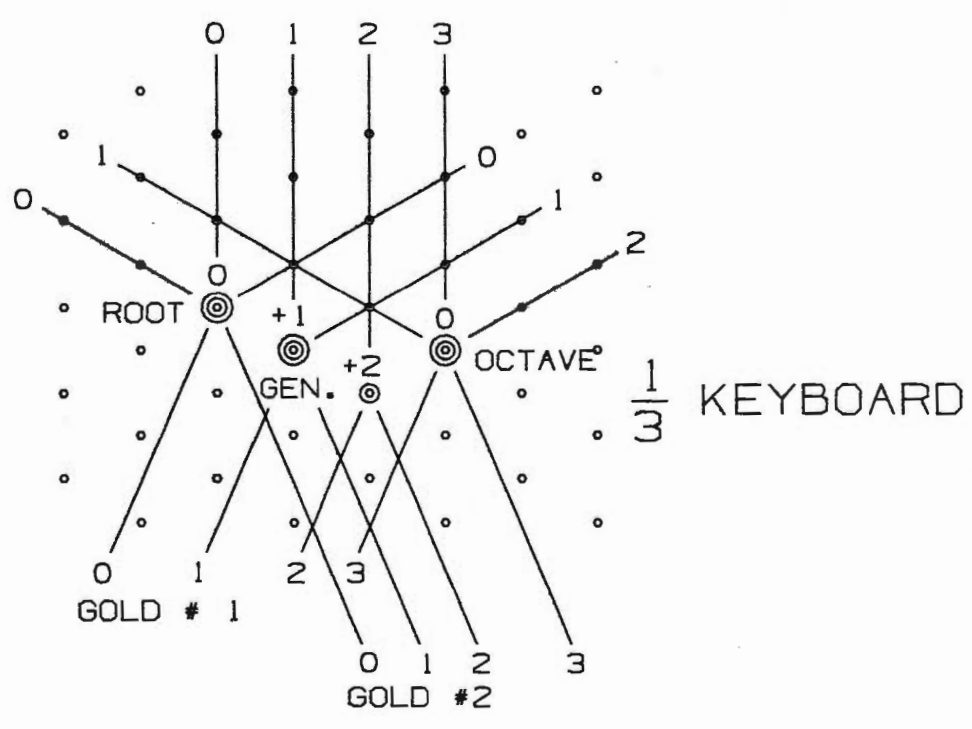

# Addendum to KeyBoard Schemata from the Scale-Tree

© 1999 by Eric Wilson

Ref McClain p 174, Myth of Invariance

6 OCT 99. EW

# KEYBOARD SCHEMATA FROM THE SCALE-TREE

© 1991 by Erv Wilson

# KEYBOARD SCHEMATA FROM THE SCALE-TREE

© 1991 by Erv Wilson

$\frac{1}{4}$  KEYBOARD

$\frac{2}{5}$  KEYBOARD