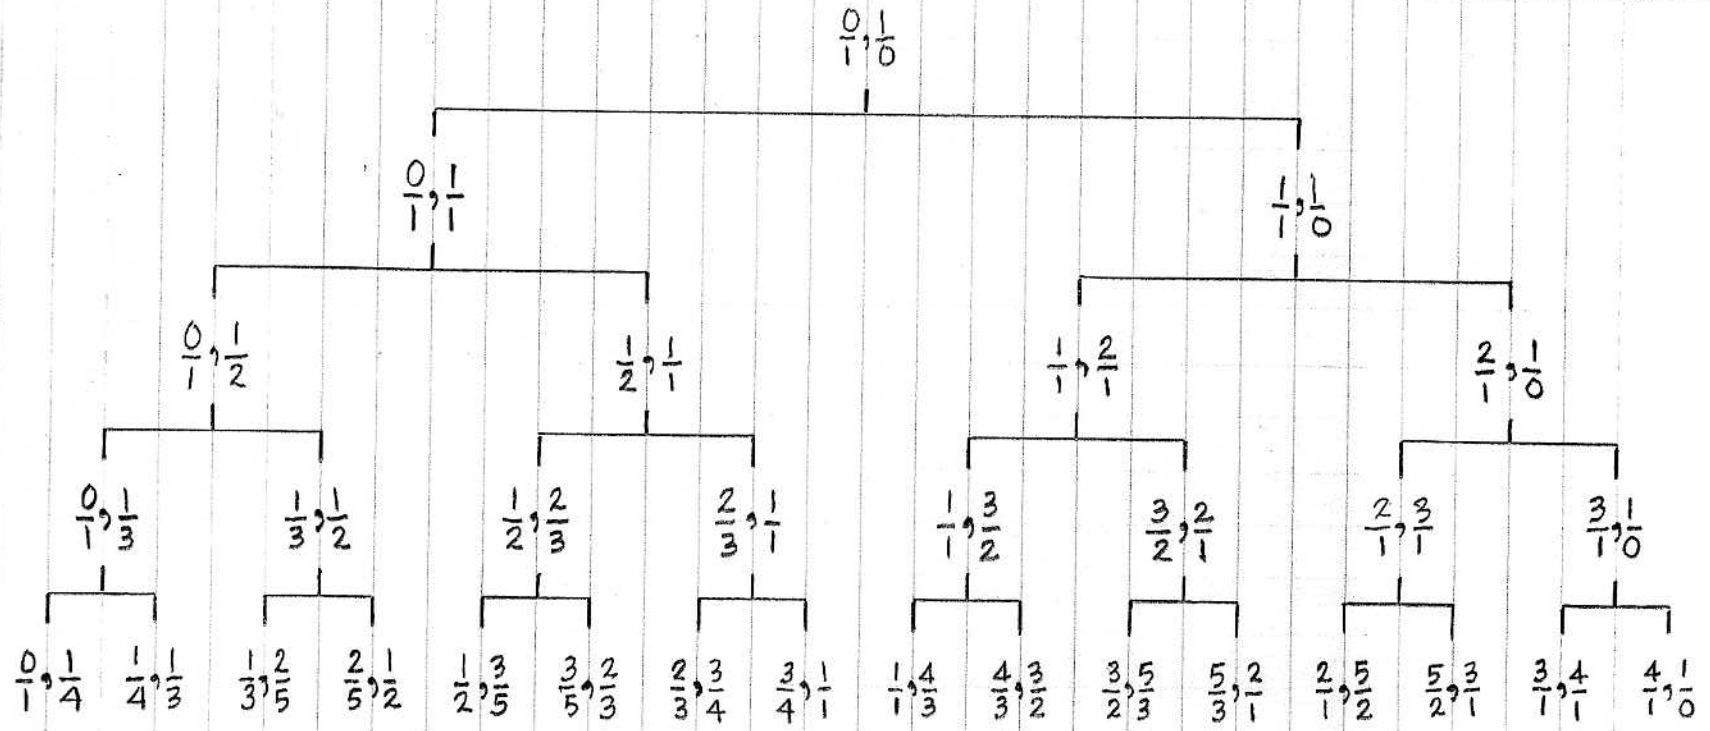

Archtypal Splay-Tree (Co-Prime Pattern) ⑨
© 2004 by Erv Wilson