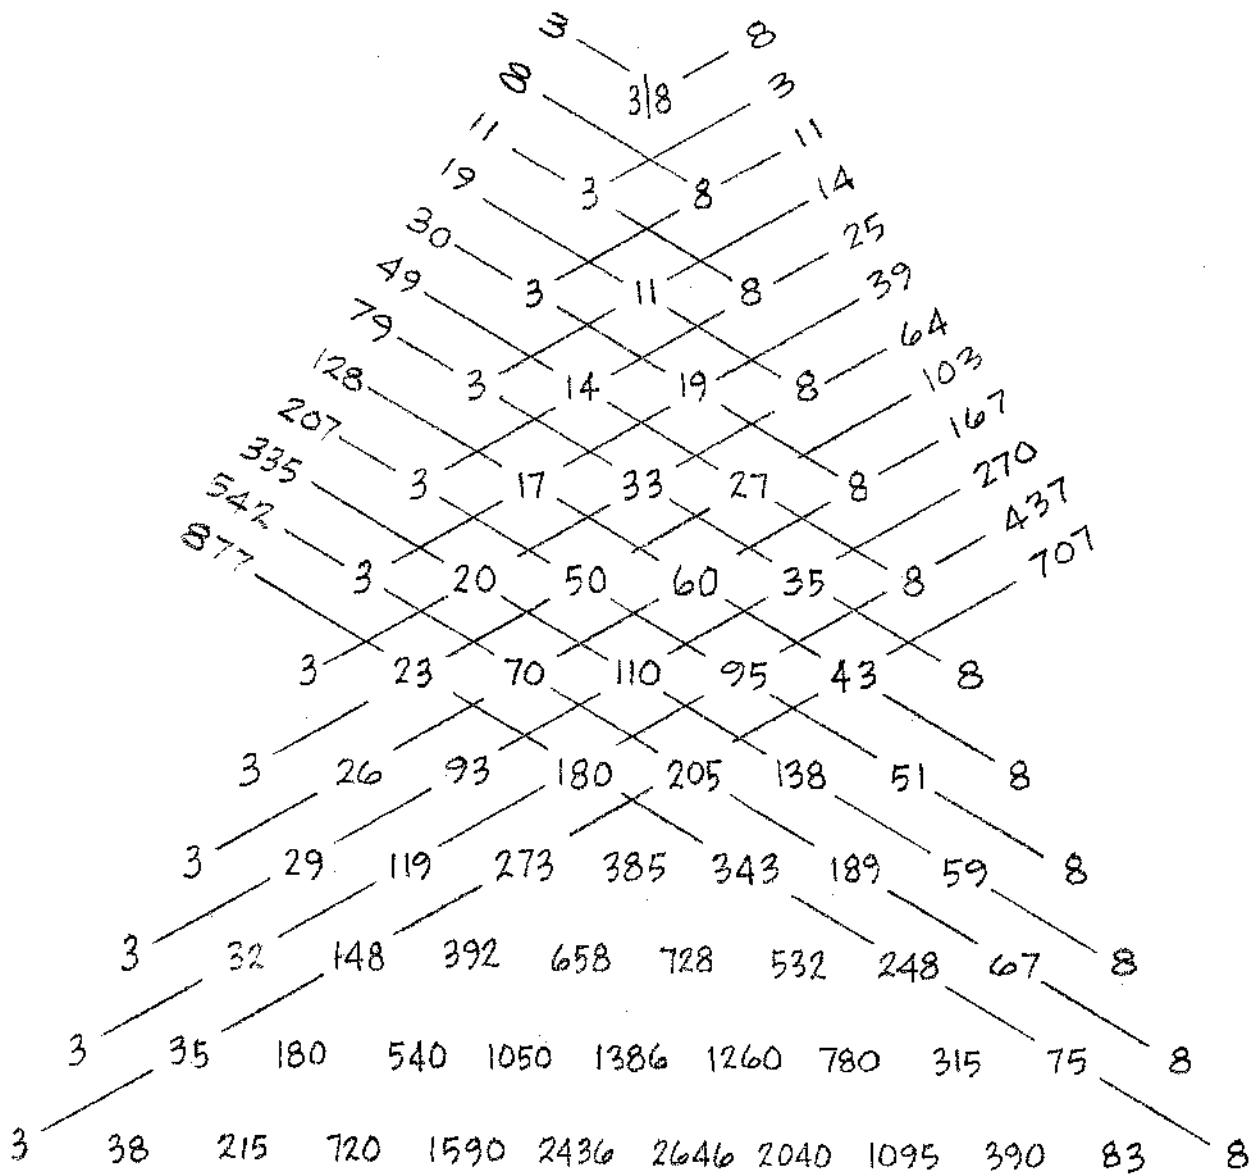

Some Exploratory Triangles for "Scales of Mt. Meru"
 1993 work in progress - Figures 13-29 9FEB02.8W

@2002 by Ervin M. Wilson, all proprietary rights reserved.

Dual-seeded triangles; to Peirce State 5, (0/1 to 1/1 on Scale-Tree)

Fig. 13

interpolated!
Cactus sequence!

Fig. 15

OLD BLIND DOGS

Fig. 16

Fig. 17

Fig. 18

Fig. 19

Fig. 20

Fig. 21

Fig. 23

Fig. 24

Fig. 25

Fig. 26

Fig. 28

Fig. 29