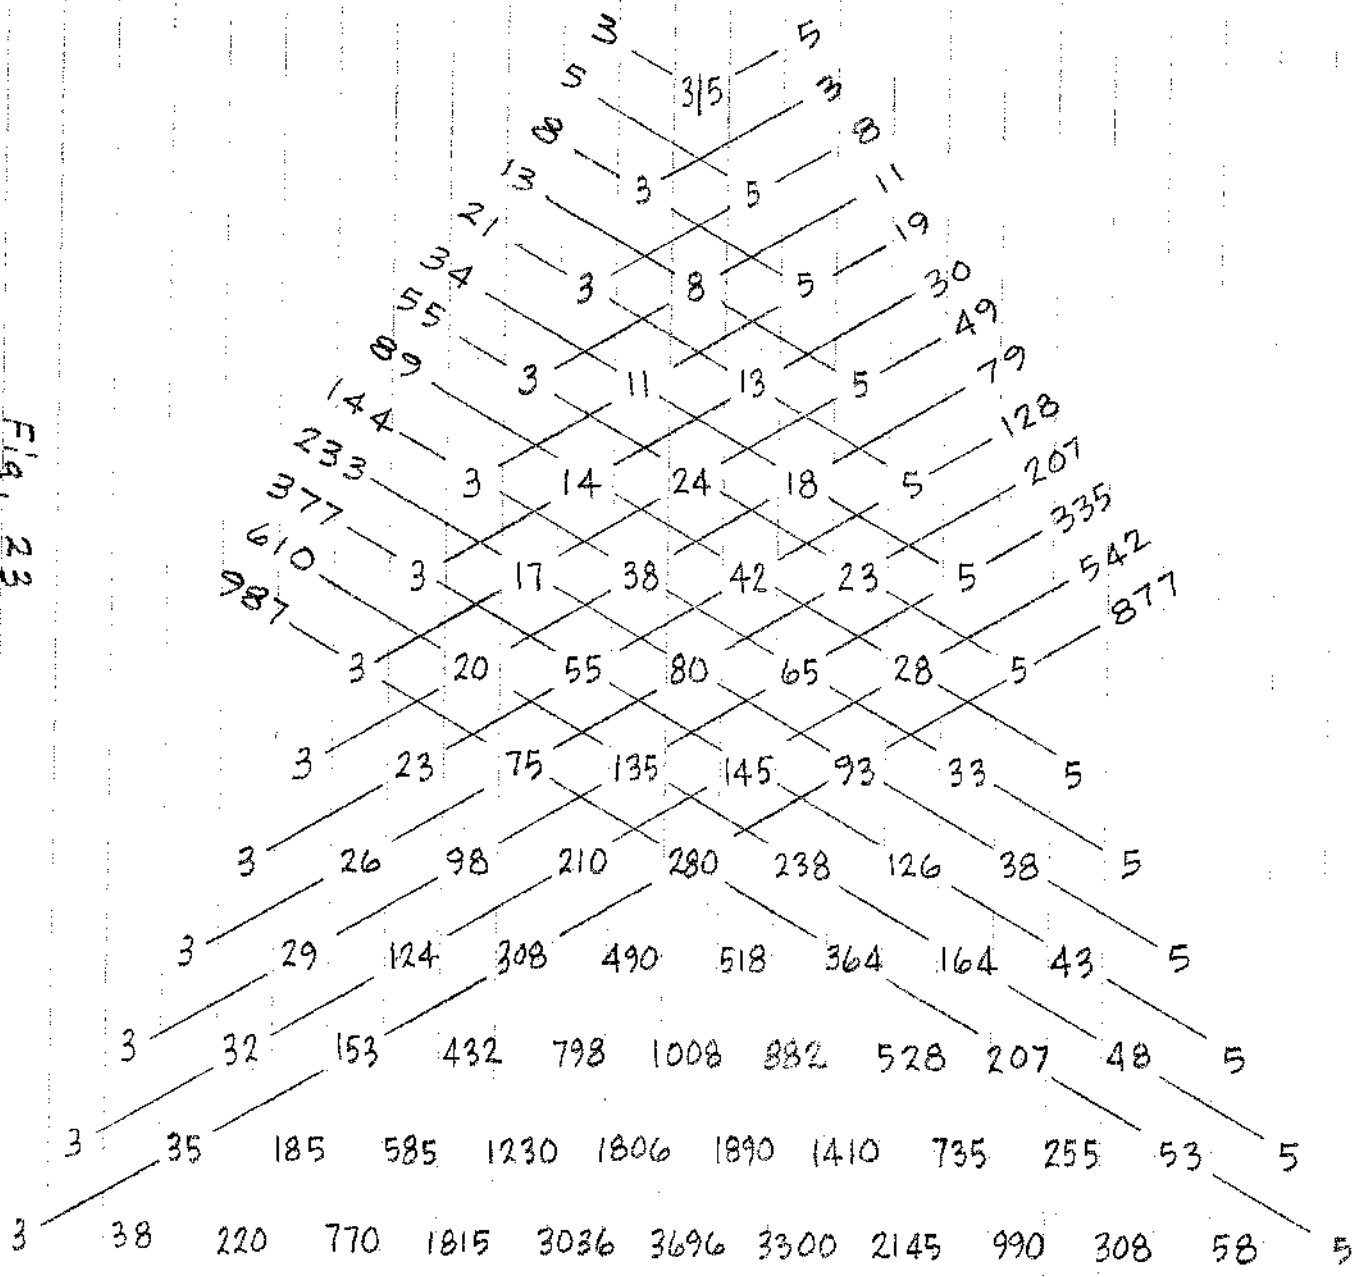

Some Exploratory Triangles for "Scales of Mt. Meru"
 1993 work in progress - Figures 13-29 9FEB02.8W

@2002 by Ervin M. Wilson, all proprietary rights reserved.

Dual-seeded triangles; to Peirce State 5, (0/1 to 1/1 on Scale-Tree)

Fig. 20

Fig. 21

Fig. 23

Fig. 24

Fig. 25

Fig. 26

Fig. 28

Fig. 29