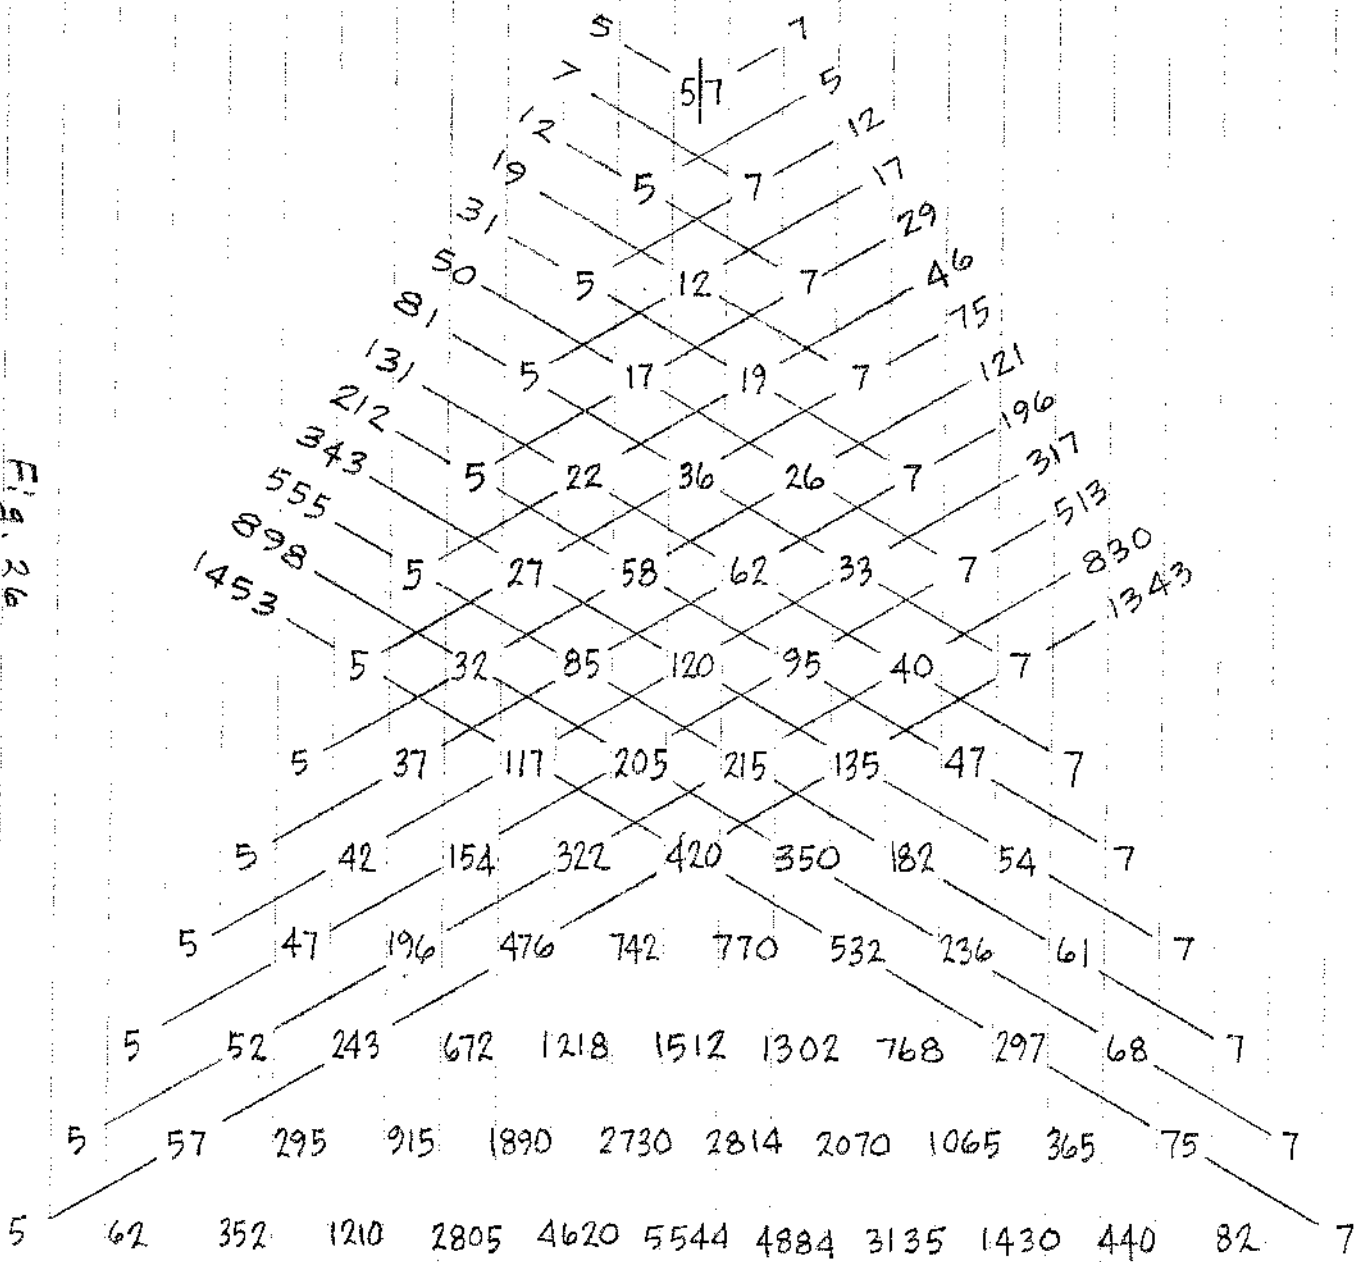

Some Exploratory Triangles for "Scales of Mt. Meru"
 1993 work in progress - Figures 13-29 9FEB02.8W

@2002 by Ervin M. Wilson, all proprietary rights reserved.

Dual-seeded triangles; to Peirce State 5, (0/1 to 1/1 on Scale-Tree)

Fig. 13

interpolated!
Cactus sequence!

Fig. 15

OLD BLIND DOGS

Fig. 16

Fig. 17

Fig. 18

Fig. 19

Fig. 20

Fig. 21

Fig. 23

Fig. 24

Fig. 25

Fig. 26

Fig. 28

Fig. 29