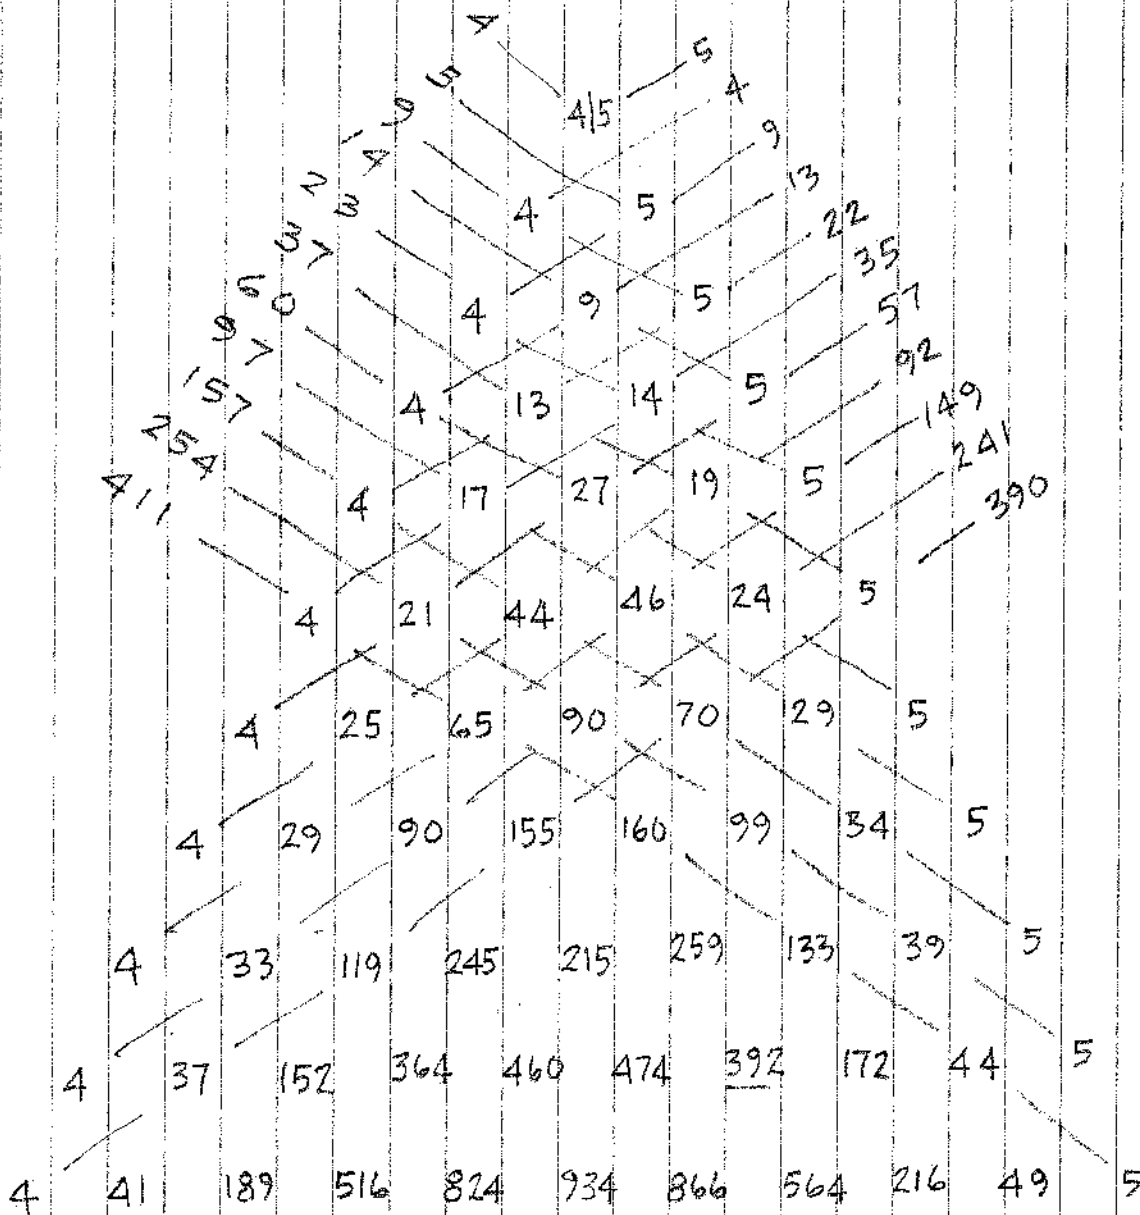

Some Exploratory Triangles for "Scales of Mt. Meru"
 1993 work in progress - Figures 13-29 9FEB02.8W

@2002 by Ervin M. Wilson, all proprietary rights reserved.

Dual-seeded triangles; to Peirce State 5, (0/1 to 1/1 on Scale-Tree)

Fig. 13

interpolated!
Cactus sequence!

Fig. 15

OLD BLIND DOGS

Fig. 16

Fig. 17

Fig. 18

Fig. 19

Fig. 20

Fig. 21

Fig. 23

Fig. 24

Fig. 25

Fig. 26

Fig. 28

Fig. 29