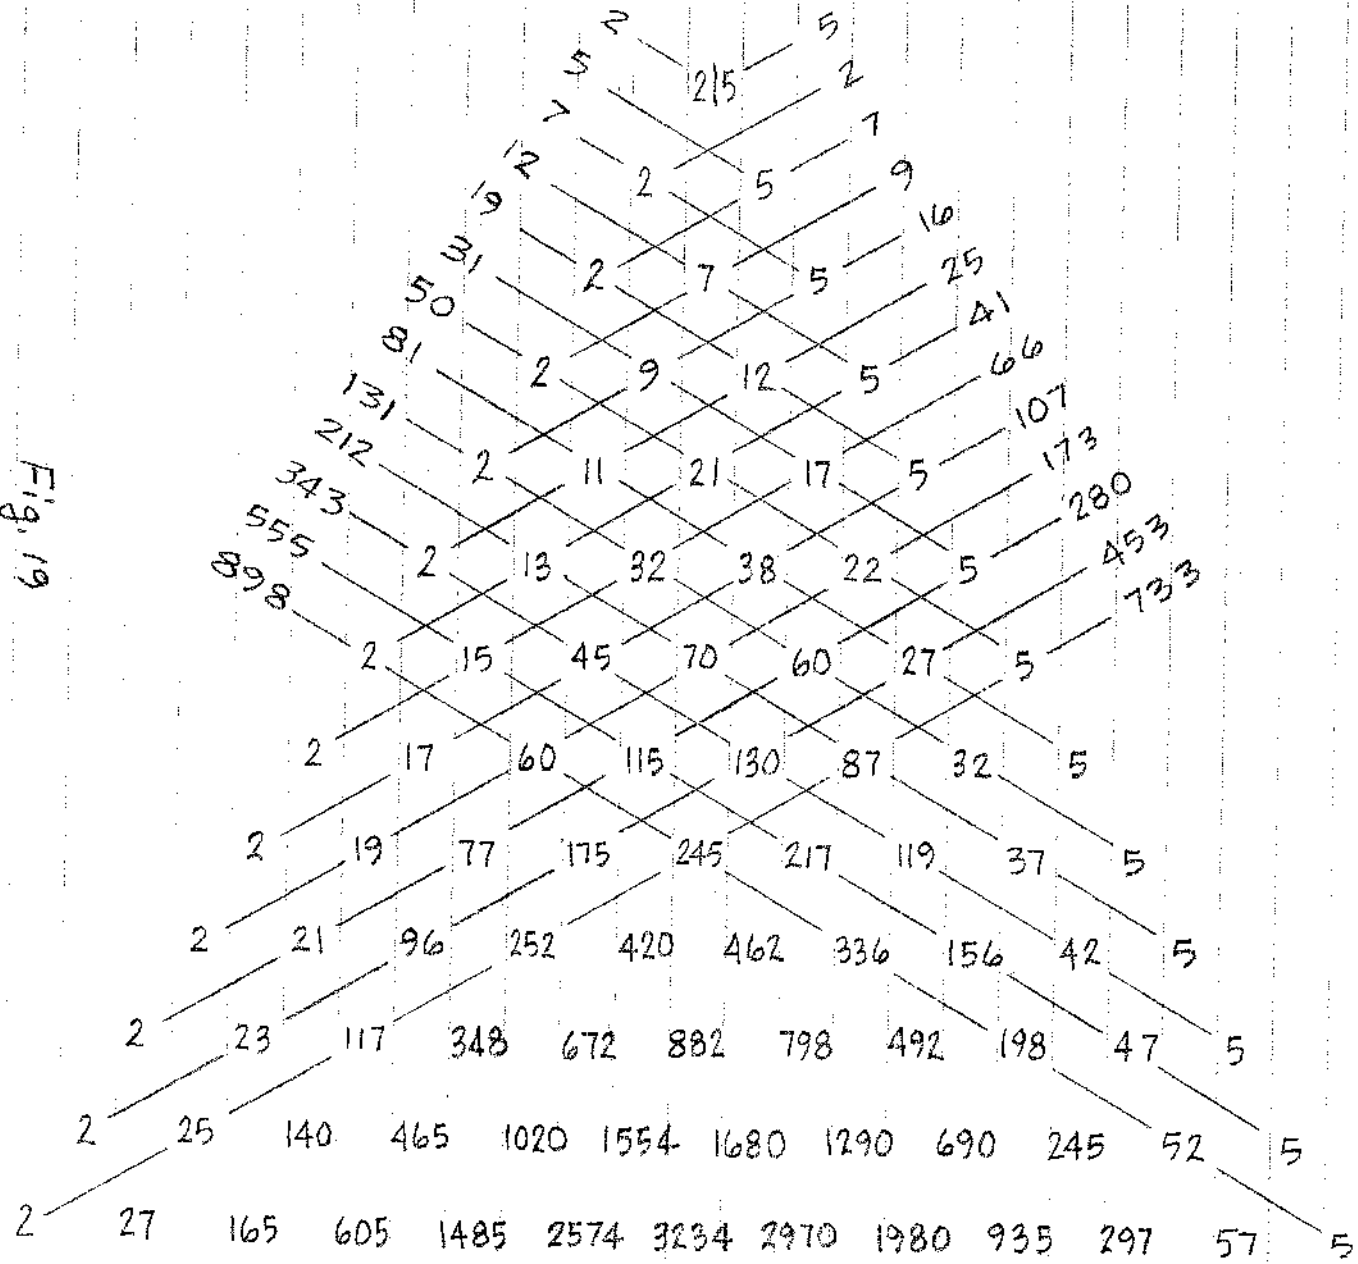

Some Exploratory Triangles for "Scales of Mt. Meru"
 1993 work in progress - Figures 13-29 9FEB02.8W

@2002 by Ervin M. Wilson, all proprietary rights reserved.

Dual-seeded triangles; to Peirce State 5, (0/1 to 1/1 on Scale-Tree)

Fig. 13

interpolated!
Cactus sequence!

Fig. 15

OLD BLIND DOGS

Fig. 16

Fig. 17

Fig. 18

Fig. 19

Fig. 20

Fig. 21

Fig. 23

Fig. 24

Fig. 25

Fig. 26

Fig. 28

Fig. 29