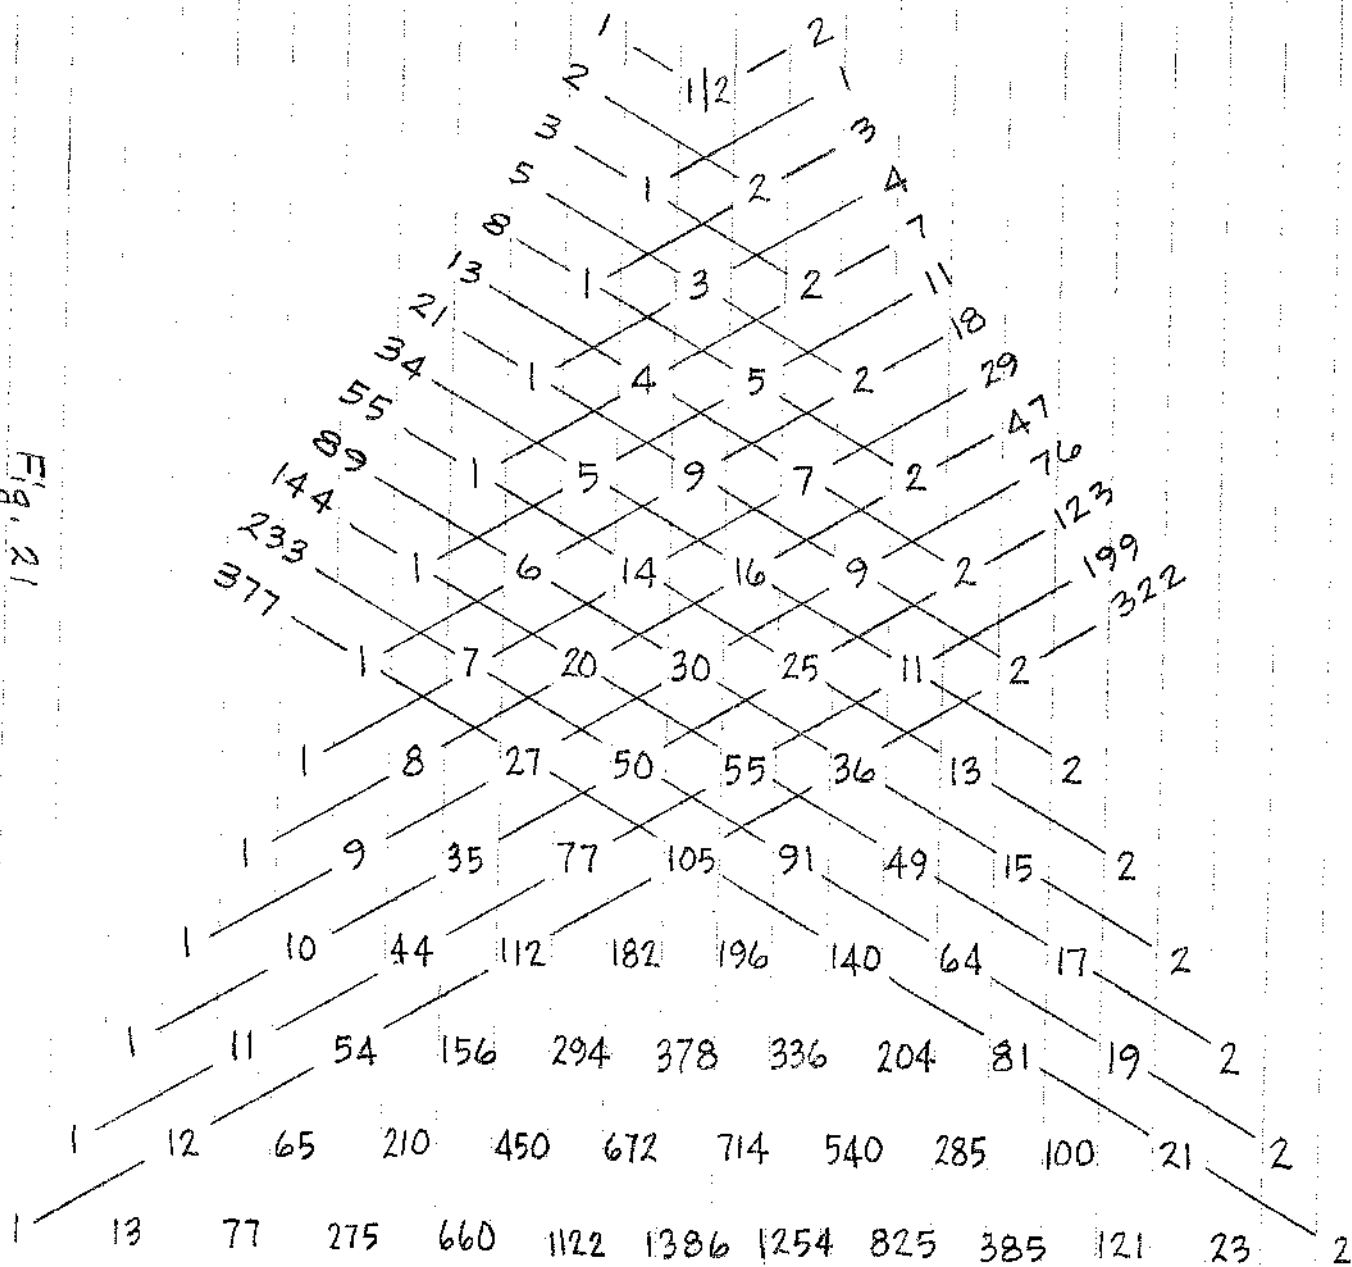

Some Exploratory Triangles for "Scales of Mt. Meru"
 1993 work in progress - Figures 13-29 9FEB02.8W

@2002 by Ervin M. Wilson, all proprietary rights reserved.

Dual-seeded triangles; to Peirce State 5, (0/1 to 1/1 on Scale-Tree)

Fig. 20

Fig. 21

Fig. 23

Fig. 24

Fig. 25

Fig. 26

Fig. 28

Fig. 29