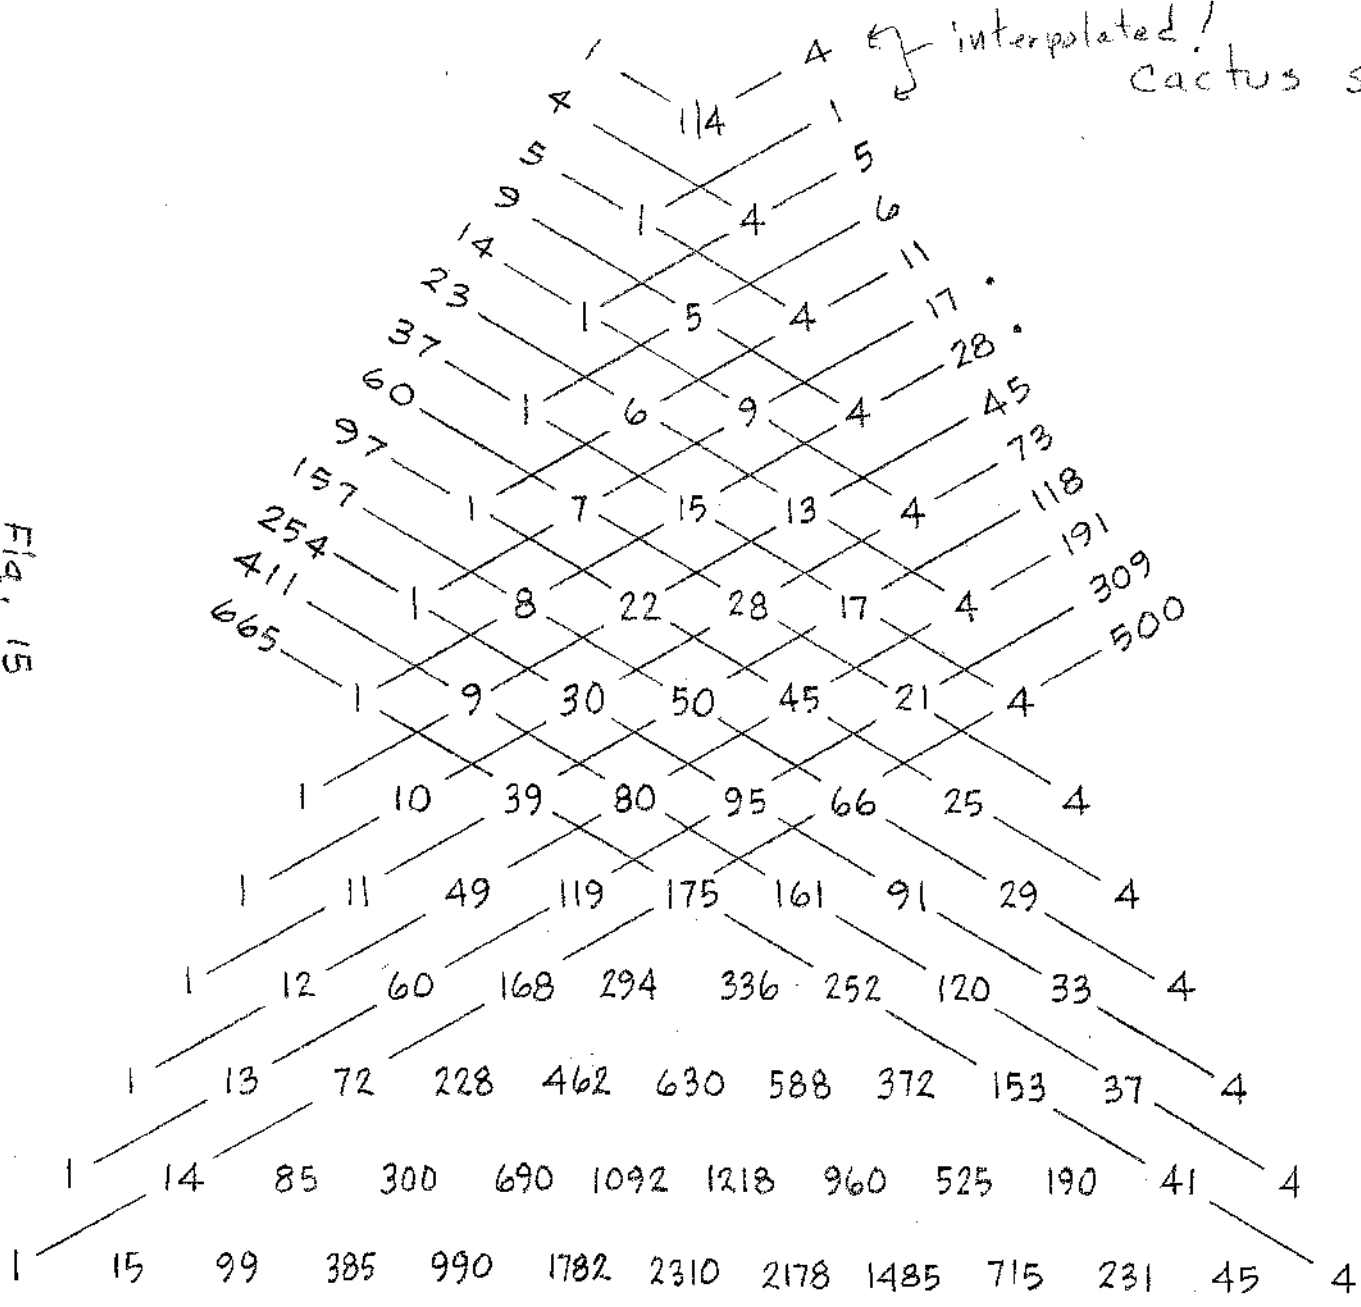

Some Exploratory Triangles for "Scales of Mt. Meru"
 1993 work in progress - Figures 13-29 9FEB02.8W

@2002 by Ervin M. Wilson, all proprietary rights reserved.

Dual-seeded triangles; to Peirce State 5, (0/1 to 1/1 on Scale-Tree)

Fig. 13

interpolated!
Cactus sequence!

Fig. 15

OLD BLIND DOGS

Fig. 16

Fig. 17

Fig. 18

Fig. 19

Fig. 20

Fig. 21

Fig. 23

Fig. 24

Fig. 25

Fig. 26

Fig. 28

Fig. 29