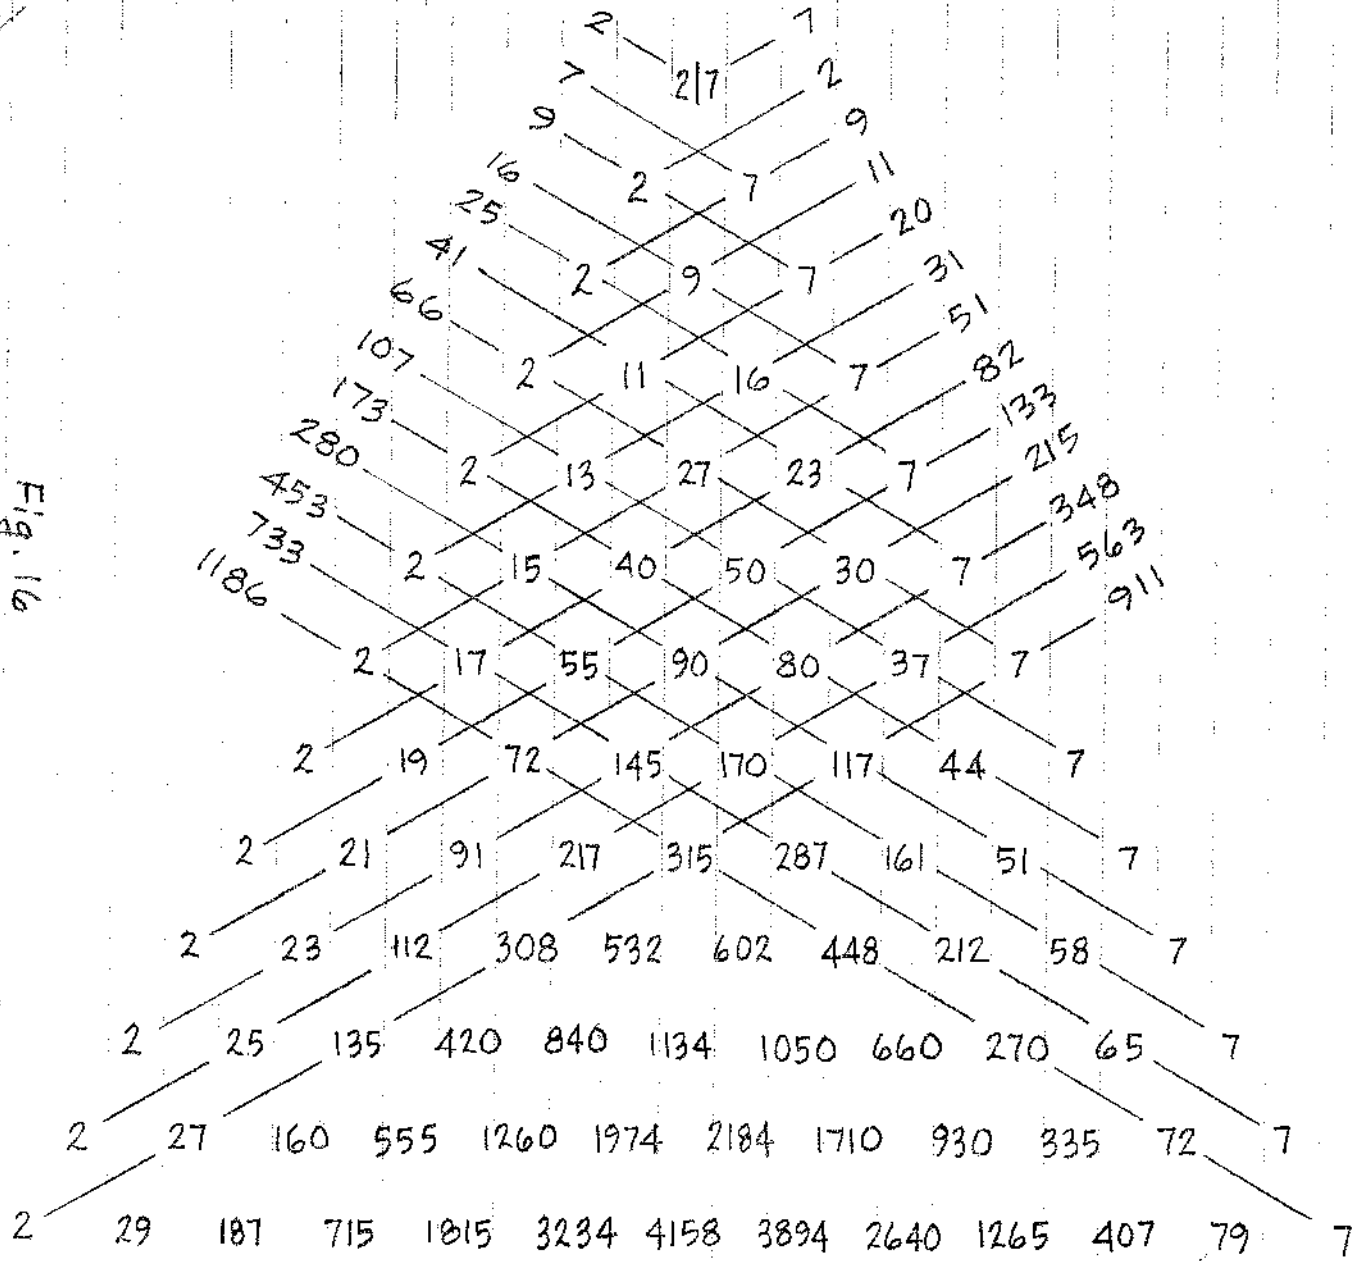

Some Exploratory Triangles for "Scales of Mt. Meru"
 1993 work in progress - Figures 13-29 9FEB02.8W

@2002 by Ervin M. Wilson, all proprietary rights reserved.

Dual-seeded triangles; to Peirce State 5, (0/1 to 1/1 on Scale-Tree)

Fig. 13

interpolated!
Cactus sequence!

Fig. 15

OLD BLIND DOGS

Fig. 16

Fig. 17

Fig. 18

Fig. 19

Fig. 20

Fig. 21

Fig. 23

Fig. 24

Fig. 25

Fig. 26

Fig. 28

Fig. 29